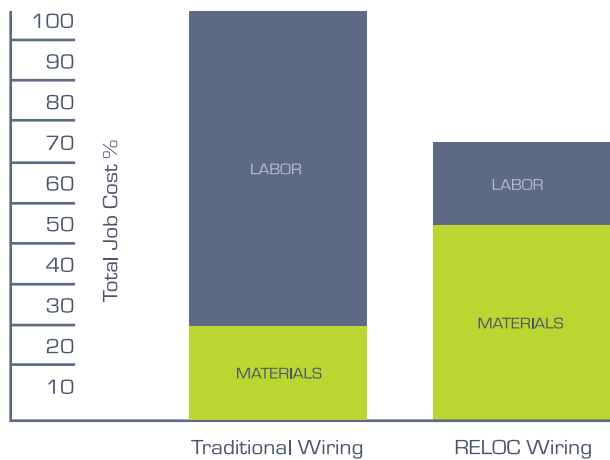

**Applications**

Lighting and power wiring in facilities with long-term exposure to extreme temperatures:

- Warehouse coolers and freezers
- Food distribution
- Unheated facilities

**RELOC wiring offers the lowest total job cost compared to traditional wiring methods.**